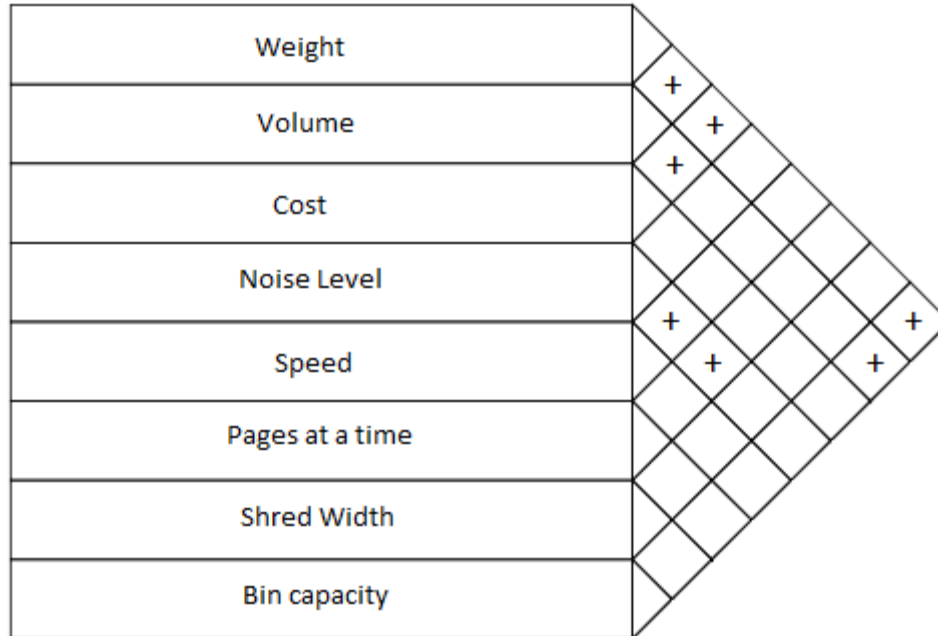

House of Quality (HOQ)