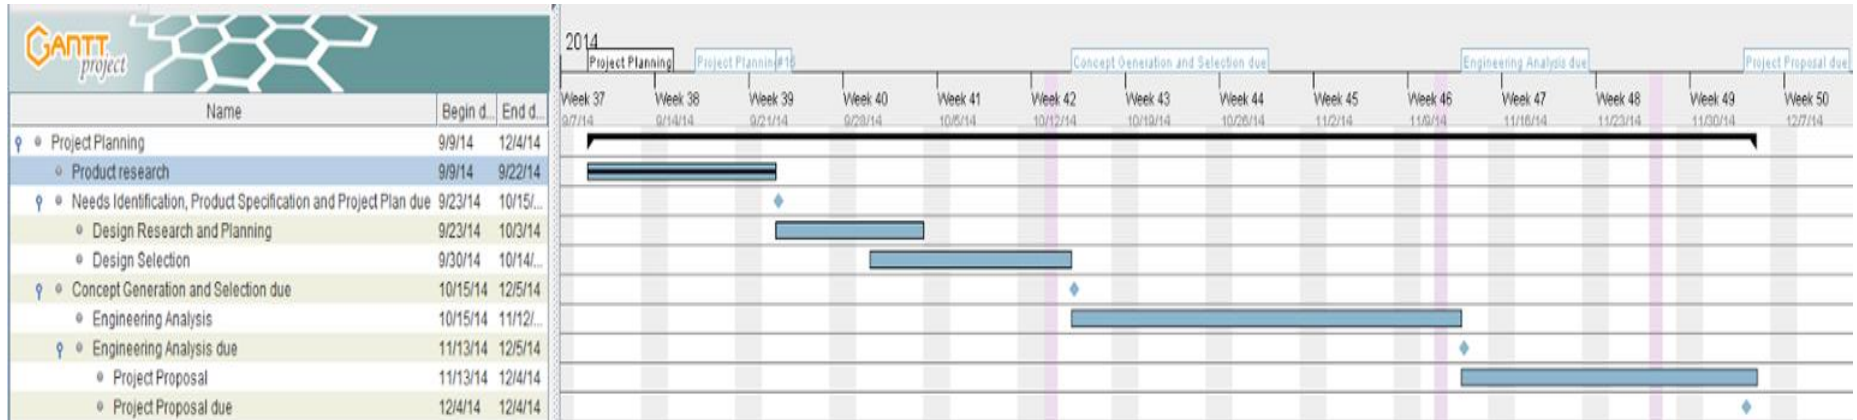

Project Planning Gantt Chart (Fall Semester)