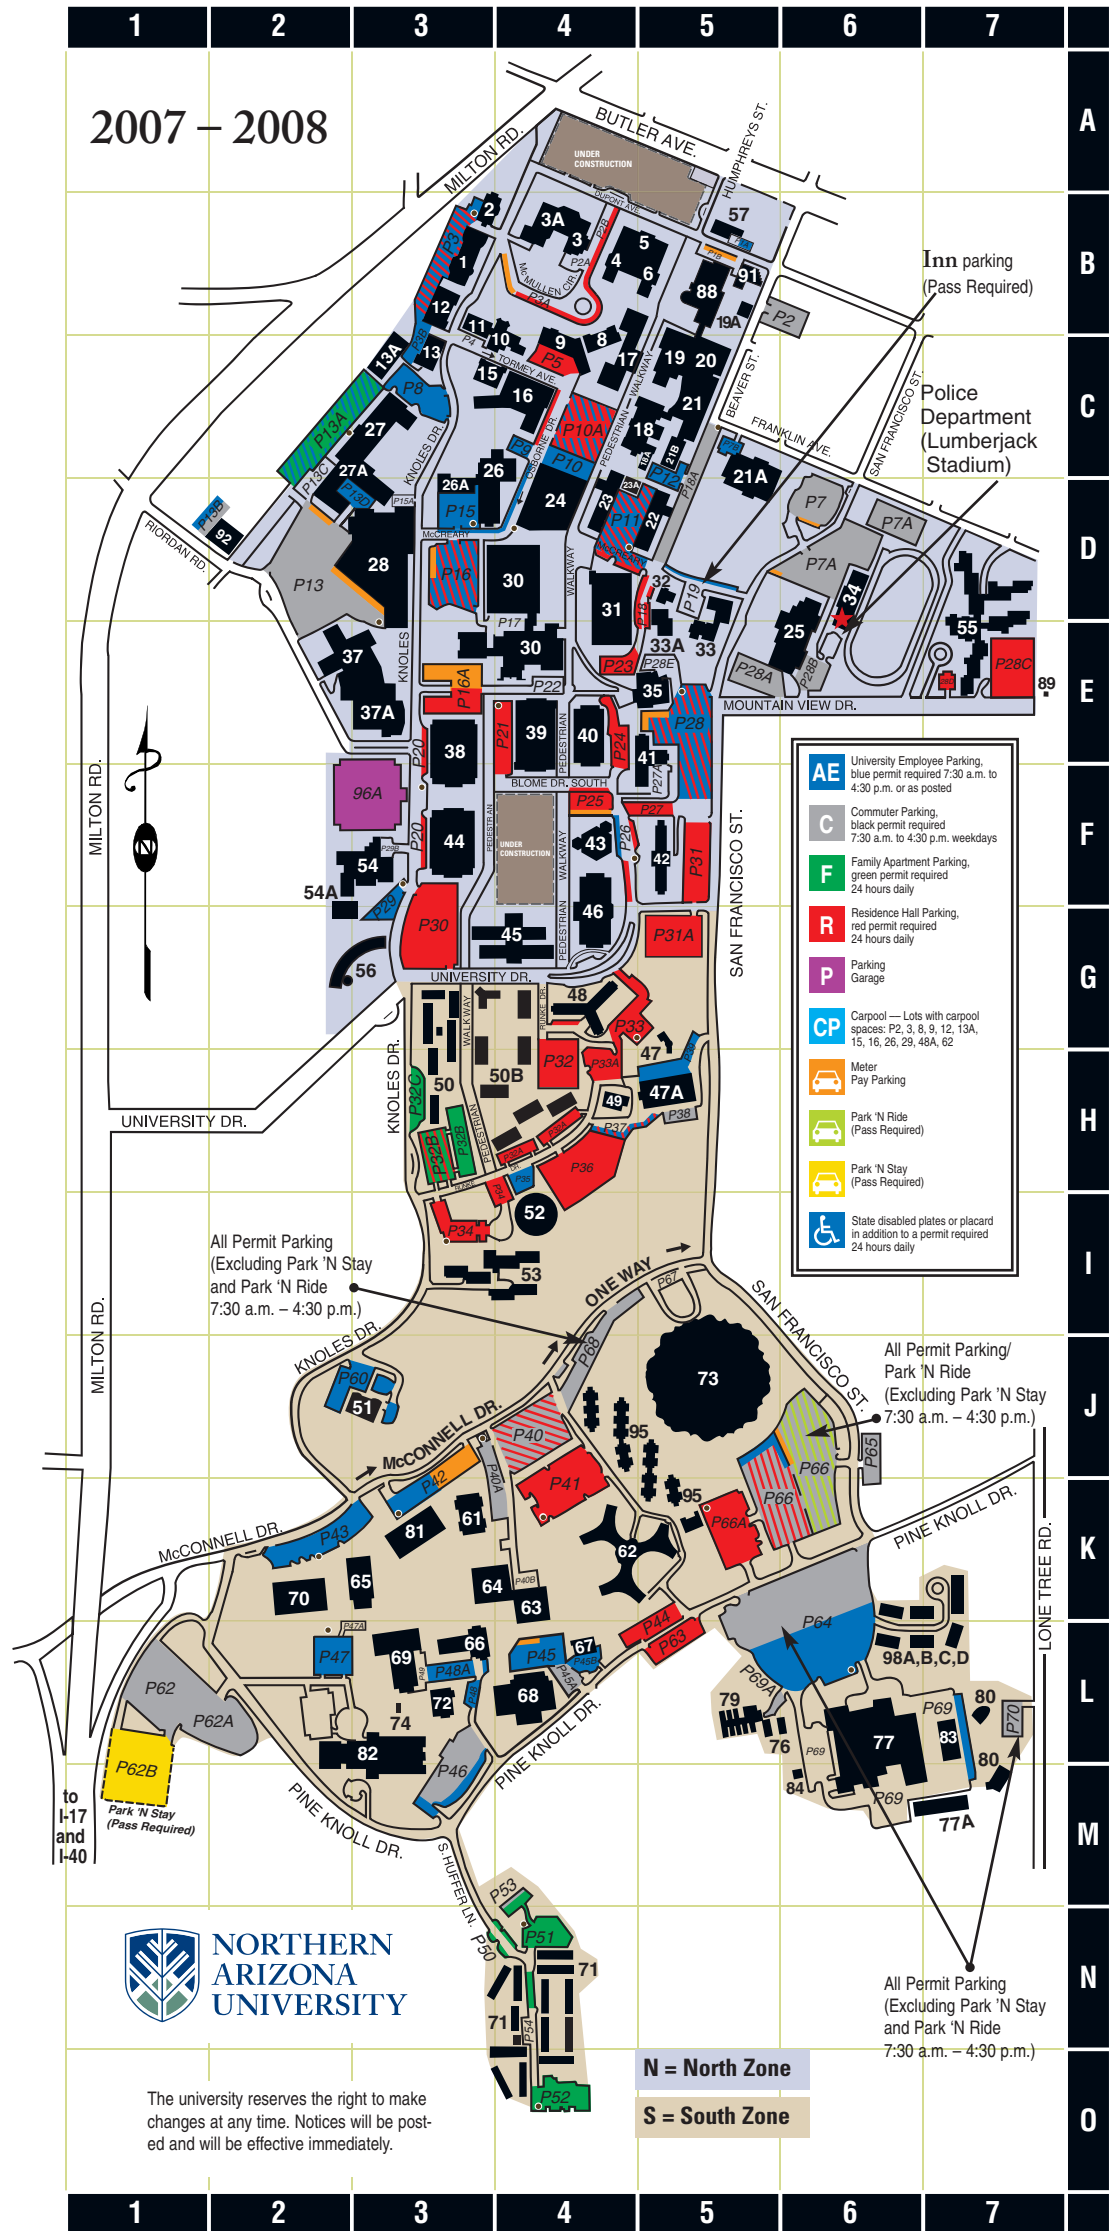

**ALPHABETICAL LISTING**

BLDG	SEC	NAME
26	3C	Adel Mathematics
46	4G	Allen Hall
74	3L	Anechoic Chamber
49	4H	Anthropology Laboratory
56	3G	Applied Research and Development
<b>37A</b>	<b>3E</b>	<b>Ardrey Auditorium</b>
<b>11</b>	<b>3B</b>	<b>Ashurst Building</b>
47	5G	Astronomic Research Observatory
76	6L	Avian Cognition Laboratory
23	4D	Babbitt Academic Annex
<b>51</b>	<b>3J</b>	<b>Babbitt Administrative Center</b>
52	4I	Bilby Research Center
21	5C	Biological Sciences
21B	5C	Biological Sciences Annex
18A	5C	Biology Greenhouse
2	3B	Blome Building
35	5E	Bookstore Building
8	4C	Bury Hall
81	3K	College of Business Administration
6	5B	Campbell Hall
50	4H	Campus Heights Apartments
77	6L	Capital Assets and Services
77A	7M	Capital Assets and Services Annex
91	5B	Centennial Building
80	7L	Ceramics Complex
20	5C	Chemistry
<b>28</b>	<b>3D</b>	<b>Cline Library</b>
16	4C	Communication Building
26A	3D	Counseling and Testing Center
38	3E	Cowden Learning Community
<b>73</b>	<b>5J</b>	<b>Dome (see Walkup Skydome)</b>
<b>64</b>	<b>3K</b>	<b>du Bois Center</b>
27	3C	Eastburn Education Center
23A	4D	Education Annex
98	6K	Emerald (98A, B, C)
19A	5B	Employee Assistance and Wellness Office
69	3L	Engineering and Technology
89	7E	Fountain Apartments
<b>41</b>	<b>5E</b>	<b>Fronsk Health Center</b>
53	4I	Gabalton Hall
1	3B	Gammage Building
43	4F	Gateway Student Success Center
12	3B	Geology
13	3C	Geology Annex
31	4D	Gillenwater Hall
79	5L	Greenhouse Complex
66	3L	Health Professions
67	4L	Heating Plant Annex
32	5D	Hospitality Resource and Research Center
33A	5E	HRM/Hughes Hotel and Restaurant Management Building
91	5B	Human Resources/Payroll
54	3F	Information Systems Building
54A	2F	Information Systems Building Annex
<b>33</b>	<b>5E</b>	<b>The Inn at NAU</b>
27A	3C	Institute for Human Development
83	7L	KNAU and Mountain Campus Transit
61	3K	Learning Resource Center
18	5C	Liberal Arts
34	6D	Lumberjack Stadium
62	4K	McConnell Hall
40	4E	McDonald Hall
50B	4H	McKay Village
55	7E	Mountain View Hall
4	4B	North Morton Hall
5	5B	North Morton Hall
3	4B	North Union
72	3L	Nursing
<b>10</b>	<b>4C</b>	<b>Old Main</b>
96A	3F	Parking Garage
<b>91</b>	<b>5B</b>	<b>Parking Services</b>
37	2E	Performing and Fine Arts
22	5D	Peterson Hall
19	5C	Physical Sciences
95	4J	Pine Ridge Village
24	4D	Plateau Center
<b>34</b>	<b>6D</b>	<b>Police Department</b>
92	2D	Ponderosa Building
57	5B	Printing Services
<b>3A</b>	<b>4B</b>	<b>Prochnow Auditorium</b>
39	4E	Raymond Hall
<b>25</b>	<b>6E</b>	<b>Recreation Center</b>
84	6M	Recycling Building
48	4G	Reilly Hall
15	3C	Riles Building
<b>68</b>	<b>4L</b>	<b>Rolle Activity Center</b>
13A	3C	Roseberry Apartments
47A	5H	ROTC/Property Control
42	5F	Sechrist Hall
17	4C	Science Lab Facility
65	3K	Social and Behavioral Sciences
70	2K	Social and Behavioral Sciences West (SBS) West
71	4N	South Apartments
<b>63</b>	<b>4K</b>	<b>South Dining</b>
<b>82</b>	<b>3L</b>	<b>Southwest Forest Science Complex</b>
9	4C	Taylor Hall
44	3F	Tinsley Hall
<b>30</b>	<b>4E</b>	<b>University Union/ Union Station</b>
<b>73</b>	<b>5J</b>	<b>Walkup Skydome</b>
<b>21A</b>	<b>5C</b>	<b>Wall Aquatic Center</b>
88	5B	Wettaw Biology and Biochemistry Building
45	4G	Wilson Hall