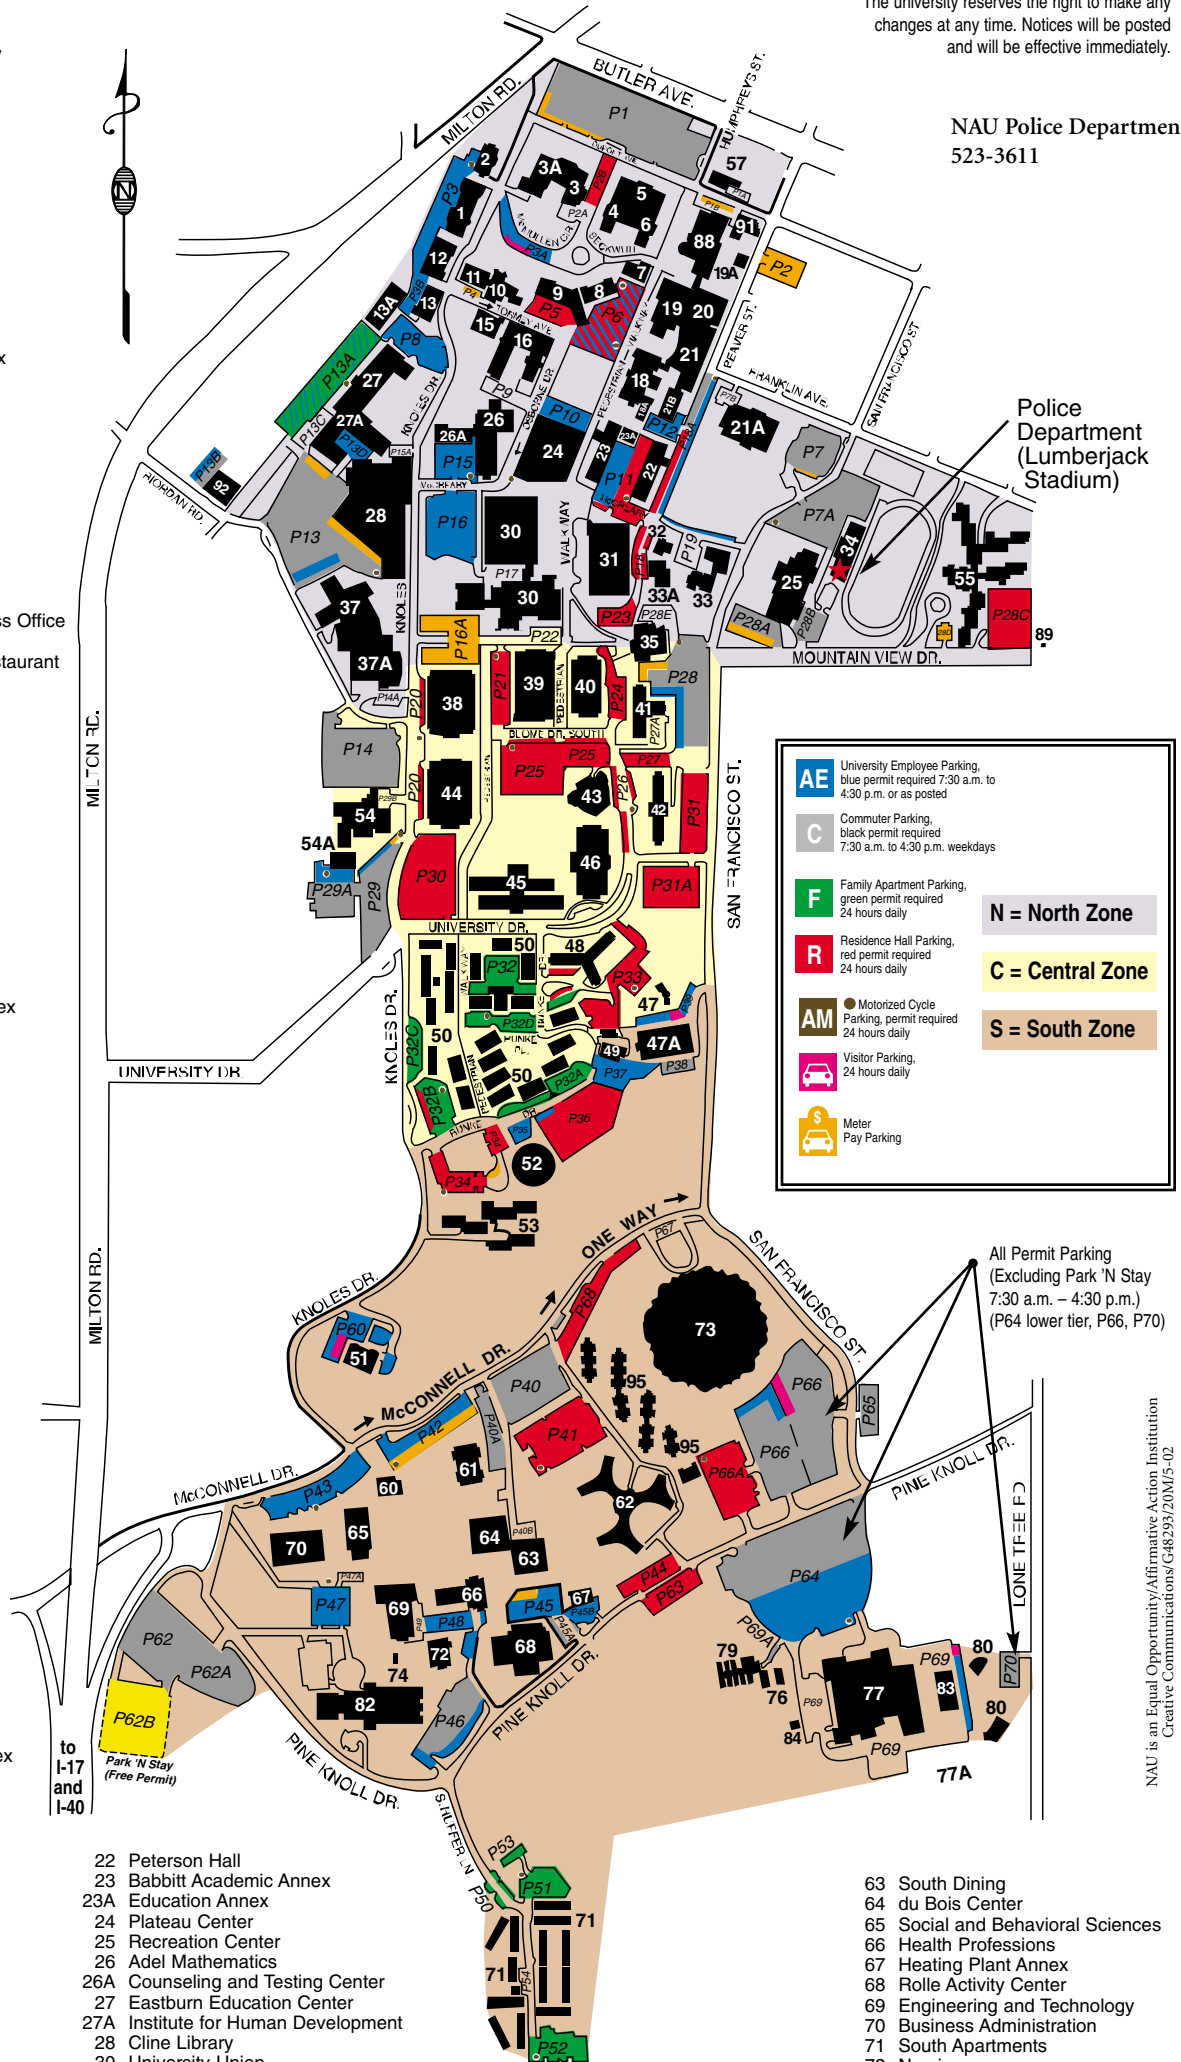

NUMERICAL LISTING

2002 – 2003

The university reserves the right to make any changes at any time. Notices will be posted and will be effective immediately.

NAU Police Department
523-3611

Police Department
(Lumberjack Stadium)

AE	University Employee Parking, blue permit required 7:30 a.m. to 4:30 p.m. or as posted
C	Commuter Parking, black permit required 7:30 a.m. to 4:30 p.m. weekdays
F	Family Apartment Parking, green permit required 24 hours daily
R	Residence Hall Parking, red permit required 24 hours daily
AM	Motorized Cycle Parking, permit required 24 hours daily
	Visitor Parking, 24 hours daily
	Meter Pay Parking

N	North Zone
C	Central Zone
S	South Zone

All Permit Parking (Excluding Park 'N Stay 7:30 a.m. – 4:30 p.m.) (P64 lower tier, P66, P70)

to I-17 and I-40
Park 'N Stay (Free Permit)

NAU is an Equal Opportunity/Affirmative Action Institution
Creative Communications/C46299/20M/5-02