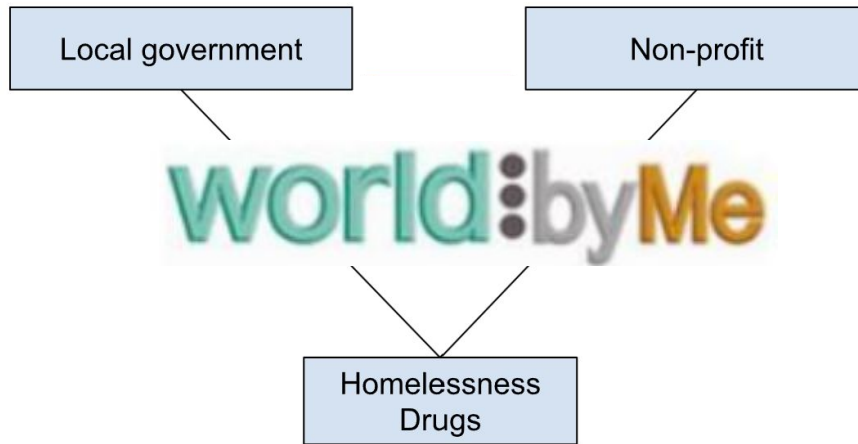

- EKA Labs Founder
- Creator and Owner of WorldByMe
- Wants to apply his existing system on a community-wise scale

world:byMe

Kevin Daily

The Problem

Between 2019 and 2020, unsheltered homelessness increased 300%

2023 Point in Time Count Report of Persons Experiencing Homelessness and Shelter/Supportive Housing Utilization in Pima County, AZ. 2023.

The Solution

WorldbyMe provides a streamlined method of communication