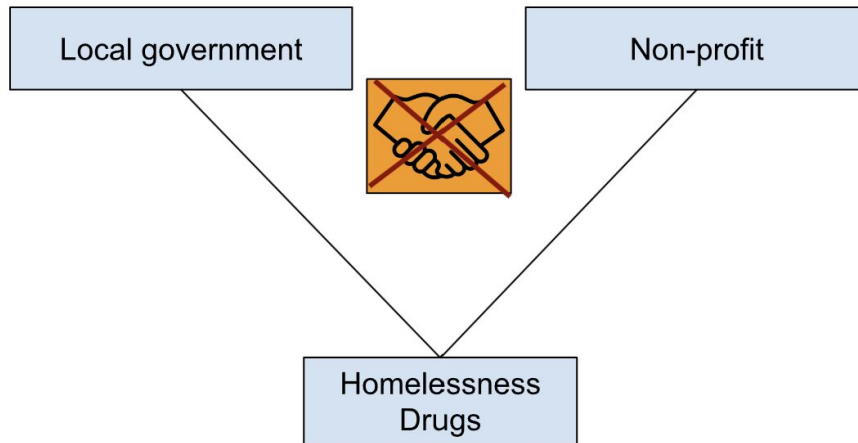

- EKA Labs Founder
- Creator and Owner of WorldByMe
- Wants to apply his existing system on a community-wise scale

world:byMe

Kevin Daily

The Problem

Between 2019 and 2020, unsheltered homelessness increased 300%

2023 Point in Time Count Report of Persons Experiencing Homelessness and Shelter/Supportive Housing Utilization in Pima County, AZ. 2023.

The Solution

WorldbyMe provides a streamlined method of communication