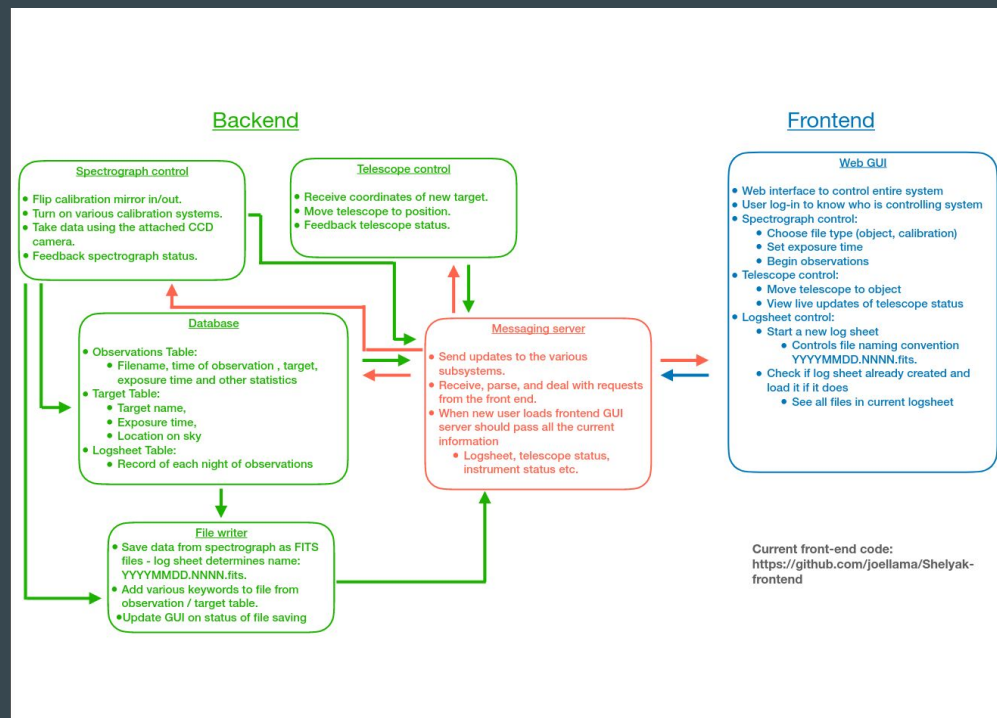

Empyrean Mini-Intro

By Henry Fye,
Nhat Linh Nguyen,
Jakob Pirkl,
Jacob Penney,
and Kadan Seward

Significance of Light Observation

Client - Dr. Joe Llama

Problem

Spectrograph and Telescope Setups:

- Complicated interface
- On-site operation
- 3-4 hours setup

Solution and Plan For Development

- Free, open-source solution
 - website with login
 - HTML, CSS, React
 - controller backend
 - Flask
 - database for spectrograph data
 - Relational, such as SQL
- Meetings: at Lowell, via Zoom