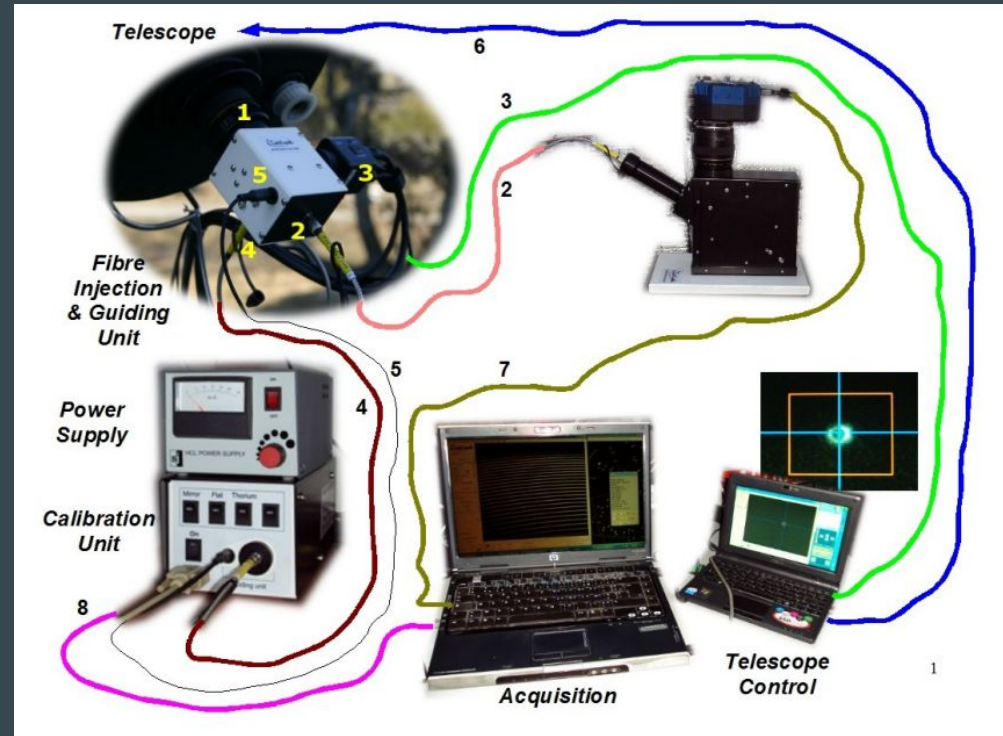

Empyrean Mini-Intro

By Henry Fye,
Nhat Linh Nguyen,
Jakob Pirkl,
Jacob Penney,
and Kadan Seward

Significance of Light Observation

Client - Dr. Joe Llama

Problem

Spectrograph and Telescope Setups:

- Complicated interface
- On-site operation
- 3-4 hours setup