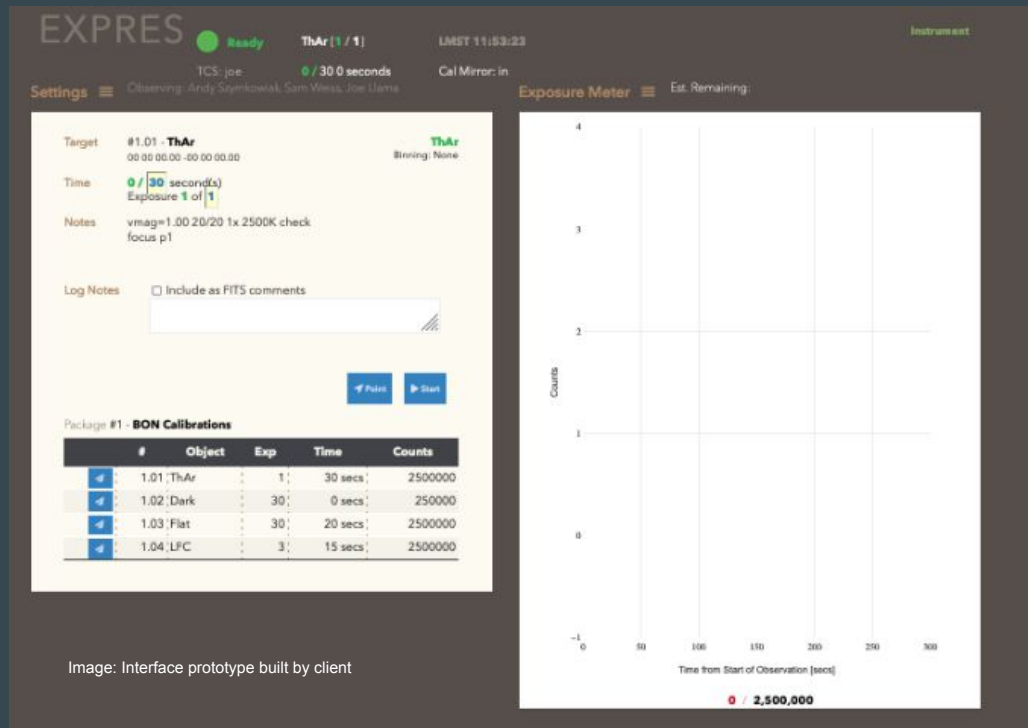

Our Impact

Our software will make operation

- Faster
- More intuitive
- Remote-capable

This improves

- Employee quality of life
- Research output

Image: Interface prototype built by client

Questions and Comments