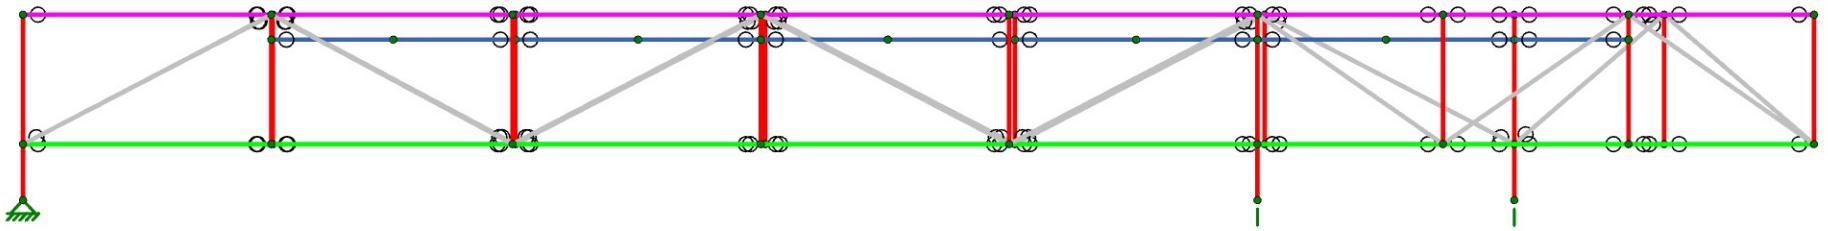

SK-2

Apr 18, 2022

March 6th final design.r3d

Section Sets	
■	TOP CHORD
■	BOTTOM CHORD
■	LEGS
■	SIDE MEMBERS
■	TC 2
■	TOP CHORD3

Steel Bridge Team
mth272
1

Steel Bridge

SK-5
Apr 18, 2022
March 6th final design.r3d

- Section Sets
- TOP CHORD
  - BOTTOM CHORD
  - LEGS
  - SIDE MEMBERS
  - TC 2
  - TOP CHORD3

Steel Bridge Team

mth272

1

Steel Bridge

SK-3

Apr 18, 2022

March 6th final design.r3d