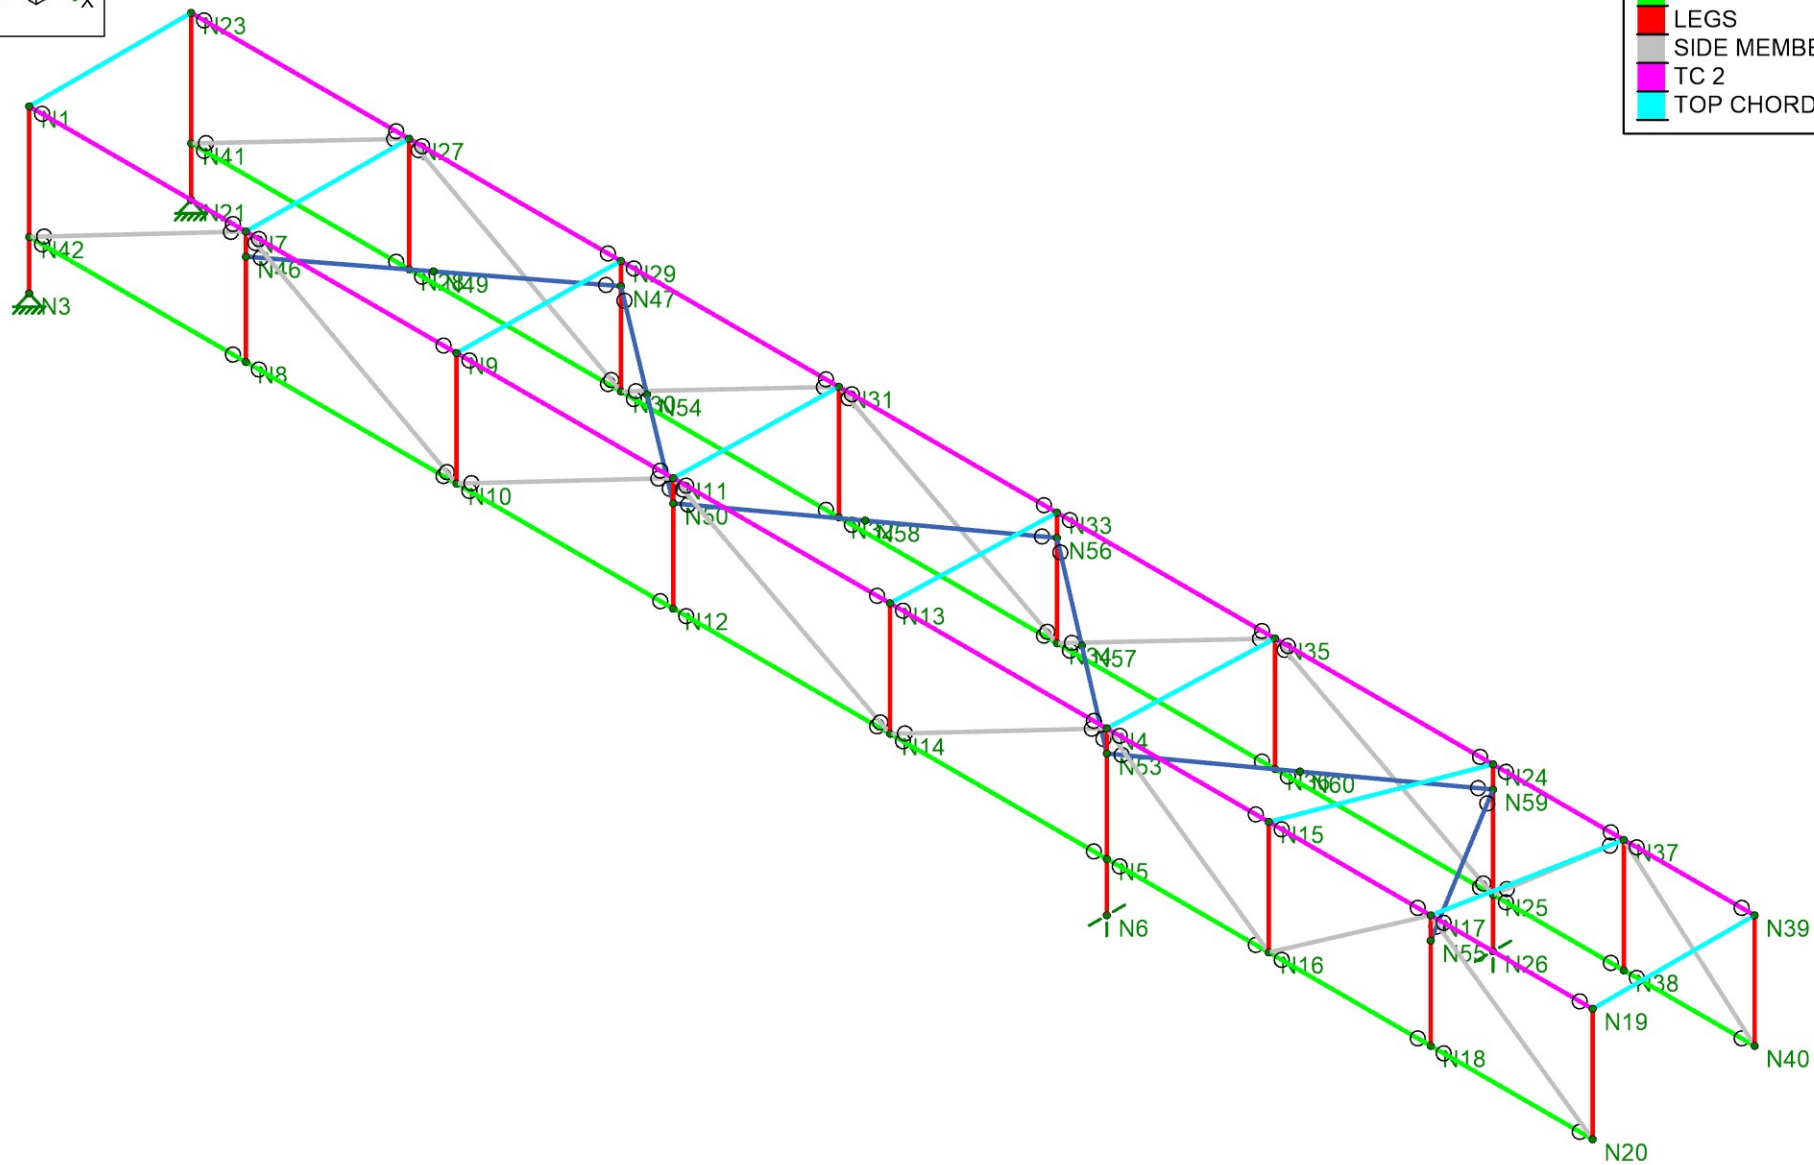

- Section Sets
- TOP CHORD
  - BOTTOM CHORD
  - LEGS
  - SIDE MEMBERS
  - TC 2
  - TOP CHORD3

Steel Bridge Team
nth272
1

Steel Bridge

SK-6
Apr 18, 2022
March 6th final design.r3d

Section Sets

- TOP CHORD
- BOTTOM CHORD
- LEGS
- SIDE MEMBERS
- TC 2
- TOP CHORD3

Steel Bridge Team	Steel Bridge	SK-7
nth272		Apr 18, 2022
1		March 6th final design.r3d

Steel Bridge Team	Steel Bridge	SK-8
mith272		Apr 18, 2022
1		March 6th final design.r3d

Steel Bridge Team

mth272

1

Steel Bridge

SK-2

Apr 18, 2022

March 6th final design.r3d

Section Sets	
■	TOP CHORD
■	BOTTOM CHORD
■	LEGS
■	SIDE MEMBERS
■	TC 2
■	TOP CHORD3

Steel Bridge Team
mth272
1

Steel Bridge

SK-5
Apr 18, 2022
March 6th final design.r3d

- Section Sets
- TOP CHORD
  - BOTTOM CHORD
  - LEGS
  - SIDE MEMBERS
  - TC 2
  - TOP CHORD3

Steel Bridge Team

mth272

1

Steel Bridge

SK-3

Apr 18, 2022

March 6th final design.r3d