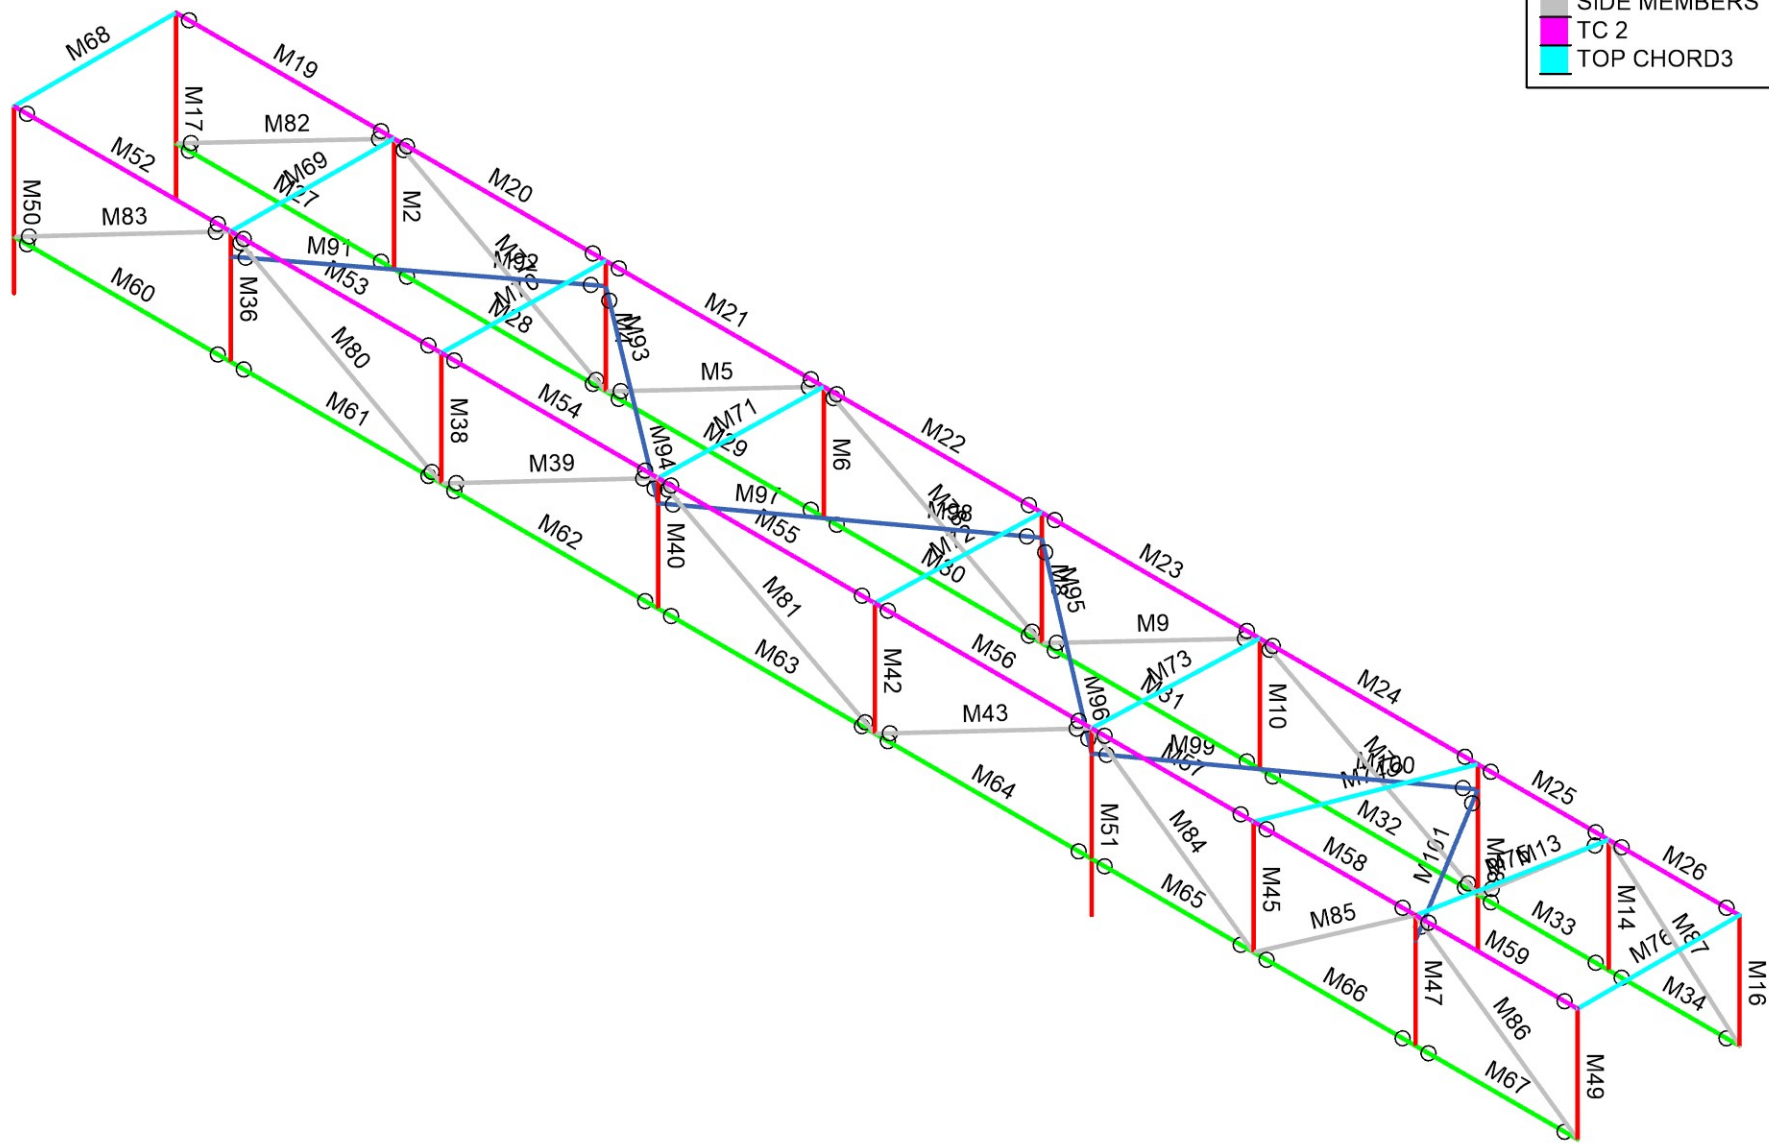

- Section Sets
- TOP CHORD
  - BOTTOM CHORD
  - LEGS
  - SIDE MEMBERS
  - TC 2
  - TOP CHORD3

Steel Bridge Team
nth272
1

Steel Bridge

SK-6
Apr 18, 2022
March 6th final design.r3d

Section Sets

- TOP CHORD
- BOTTOM CHORD
- LEGS
- SIDE MEMBERS
- TC 2
- TOP CHORD3

Steel Bridge Team	Steel Bridge	SK-7
nth272		Apr 18, 2022
1		March 6th final design.r3d

Steel Bridge Team	Steel Bridge	SK-8
mith272		Apr 18, 2022
1		March 6th final design.r3d

Steel Bridge Team

mth272

1

Steel Bridge

SK-2

Apr 18, 2022

March 6th final design.r3d

Section Sets	
■	TOP CHORD
■	BOTTOM CHORD
■	LEGS
■	SIDE MEMBERS
■	TC 2
■	TOP CHORD3

Steel Bridge Team
mth272
1

Steel Bridge

SK-5
Apr 18, 2022
March 6th final design.r3d

- Section Sets
- TOP CHORD
  - BOTTOM CHORD
  - LEGS
  - SIDE MEMBERS
  - TC 2
  - TOP CHORD3

Steel Bridge Team

mth272

1

Steel Bridge

SK-3

Apr 18, 2022

March 6th final design.r3d