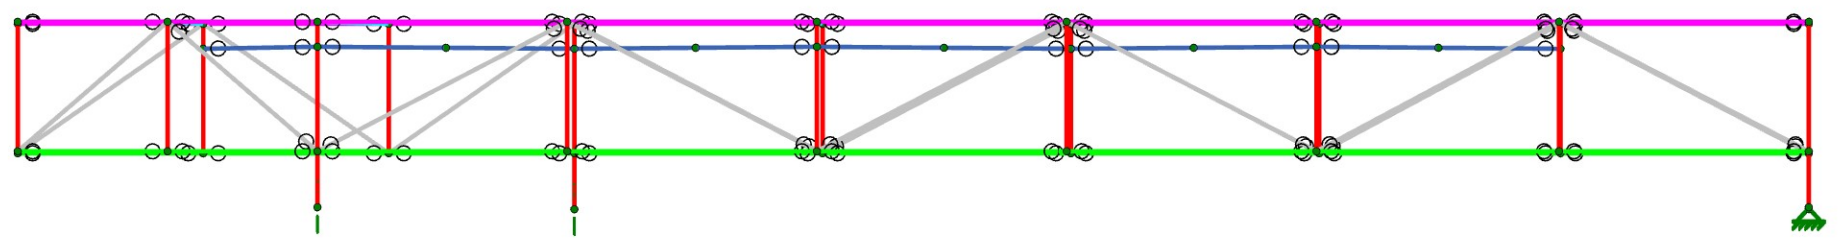

- Section Sets
- TOP CHORD
  - BOTTOM CHORD
  - LEGS
  - SIDE MEMBERS
  - TC 2
  - TOP CHORD3

Steel Bridge Team
nth272
1

Steel Bridge

SK-6
Apr 18, 2022
March 6th final design.r3d

Section Sets

- TOP CHORD
- BOTTOM CHORD
- LEGS
- SIDE MEMBERS
- TC 2
- TOP CHORD3

Steel Bridge Team	Steel Bridge	SK-7
nth272		Apr 18, 2022
1		March 6th final design.r3d

Steel Bridge Team	Steel Bridge	SK-8
mith272		Apr 18, 2022
1		March 6th final design.r3d

Steel Bridge Team

mth272

1

Steel Bridge

SK-2

Apr 18, 2022

March 6th final design.r3d

Section Sets	
■	TOP CHORD
■	BOTTOM CHORD
■	LEGS
■	SIDE MEMBERS
■	TC 2
■	TOP CHORD3

Steel Bridge Team
mth272
1

Steel Bridge

SK-5
Apr 18, 2022
March 6th final design.r3d