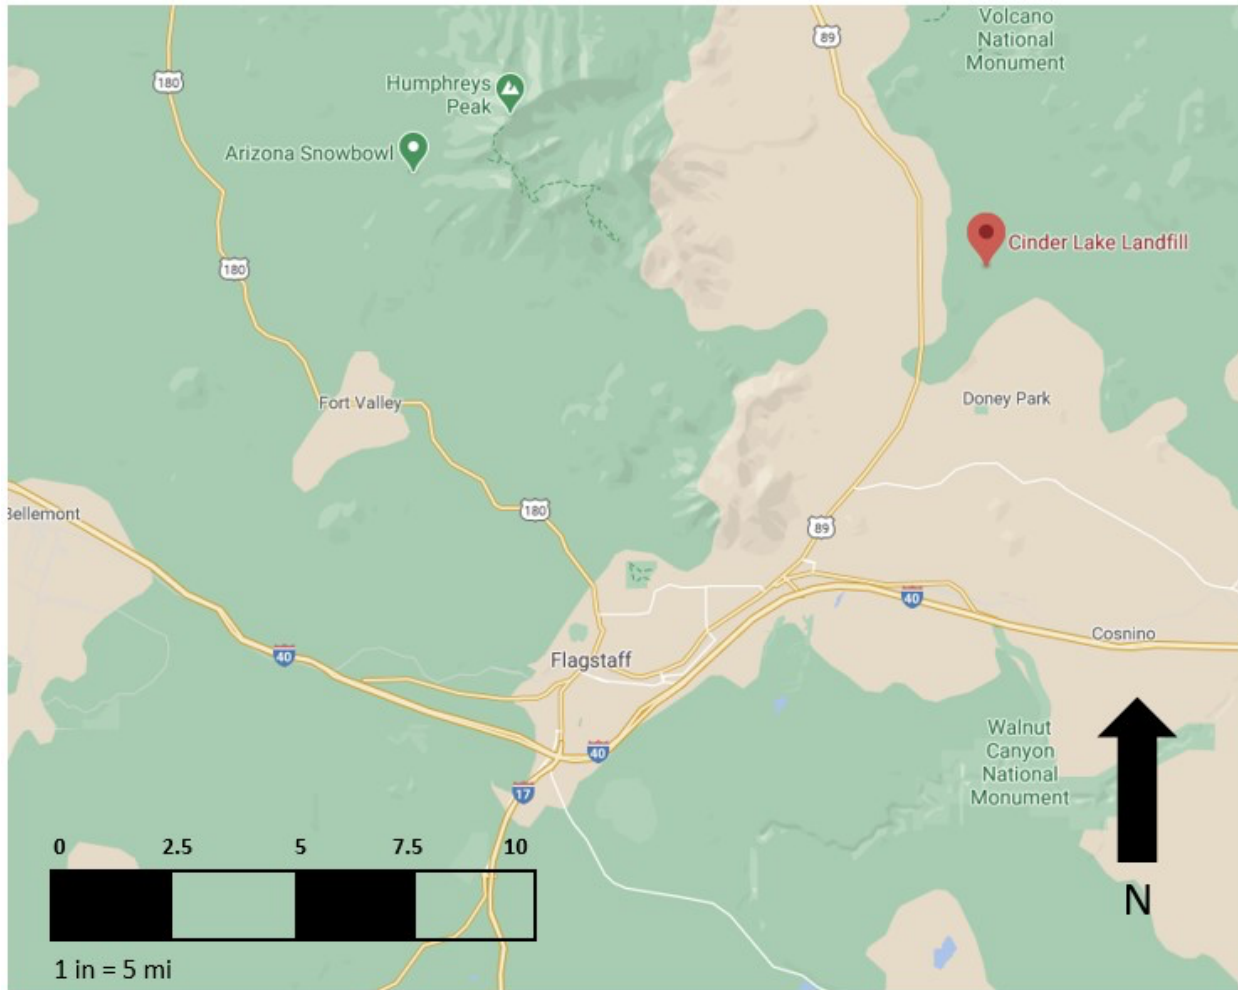

Landfill Location in Relation to Arizona

The Cinder Lake Landfill is located in Flagstaff, Arizona.

Landfill Location in Relation to Flagstaff

The Cinder Lake Landfill is located 11 miles northeast of Flagstaff, Arizona.

Cinder Lake Landfill Site Map

The Cinder Lake Landfill consist of 5 different cells. Currently only cells A-C are in use. Cells D and E will be used for further expansion. Only cells A-C are considered for the project, which consists of 108 acres.