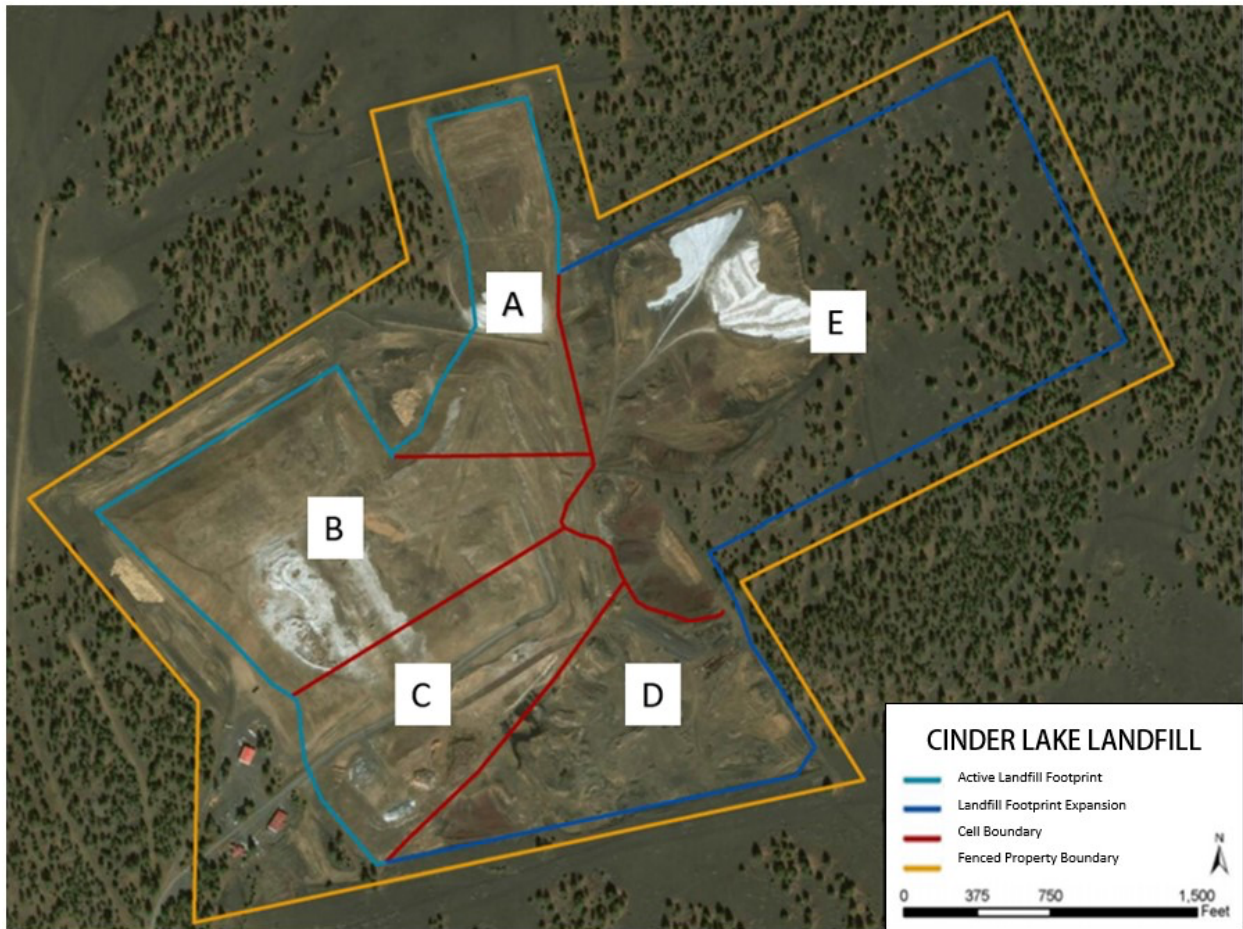

Landfill Location in Relation to Arizona

The Cinder Lake Landfill is located in Flagstaff, Arizona.

Landfill Location in Relation to Flagstaff

The Cinder Lake Landfill is located 11 miles northeast of Flagstaff, Arizona.

Cinder Lake Landfill Site Map

The Cinder Lake Landfill consist of 5 different cells. Currently only cells A-C are in use. Cells D and E will be used for further expansion. Only cells A-C are considered for the project, which consists of 108 acres.