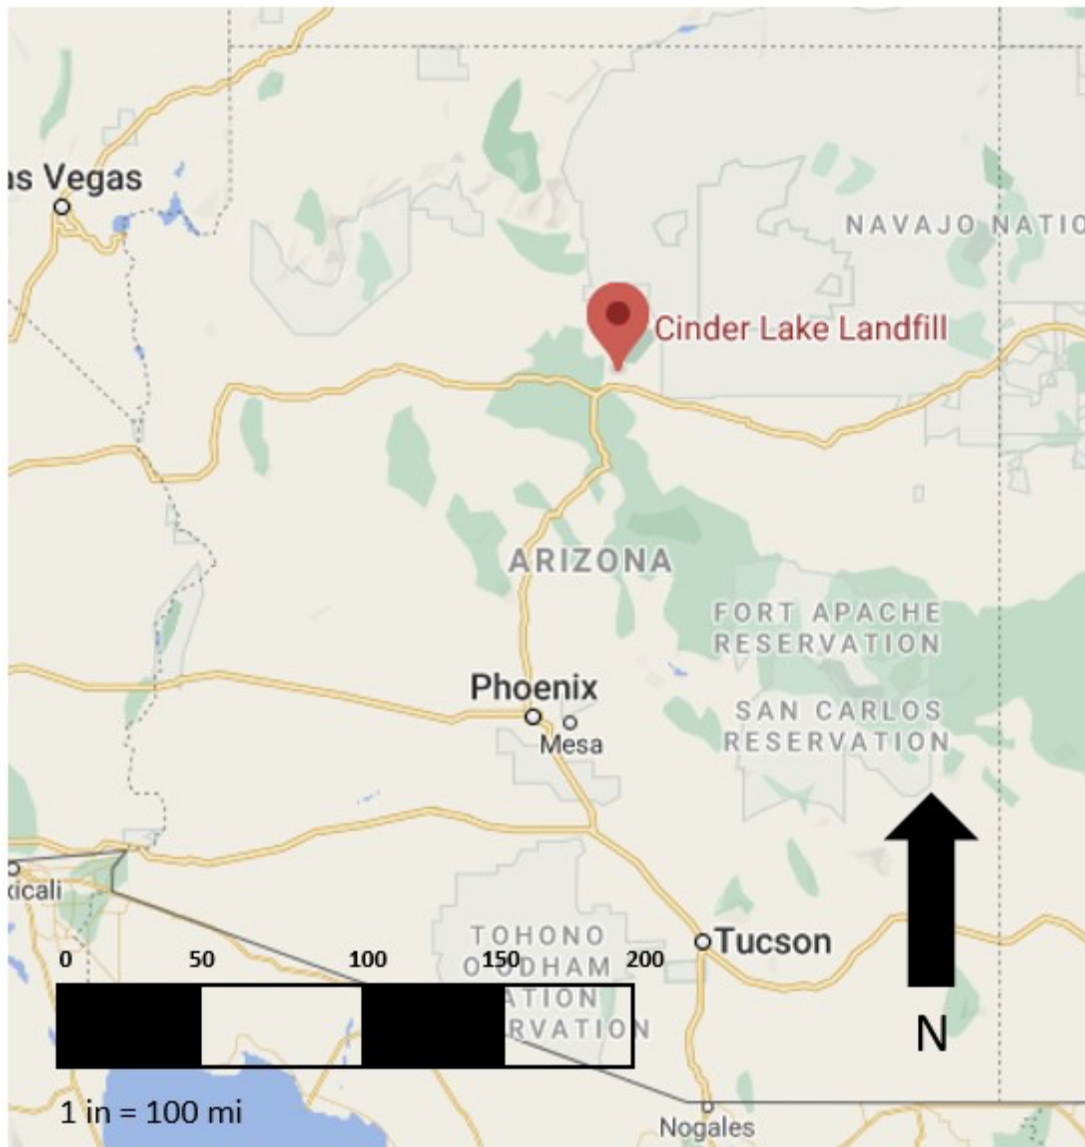

Landfill Location in Relation to Arizona

The Cinder Lake Landfill is located in Flagstaff, Arizona.

Landfill Location in Relation to Flagstaff

The Cinder Lake Landfill is located 11 miles northeast of Flagstaff, Arizona.

Cinder Lake Landfill Site Map

The Cinder Lake Landfill consist of 5 different cells. Currently only cells A-C are in use. Cells D and E will be used for further expansion. Only cells A-C are considered for the project, which consists of 108 acres.