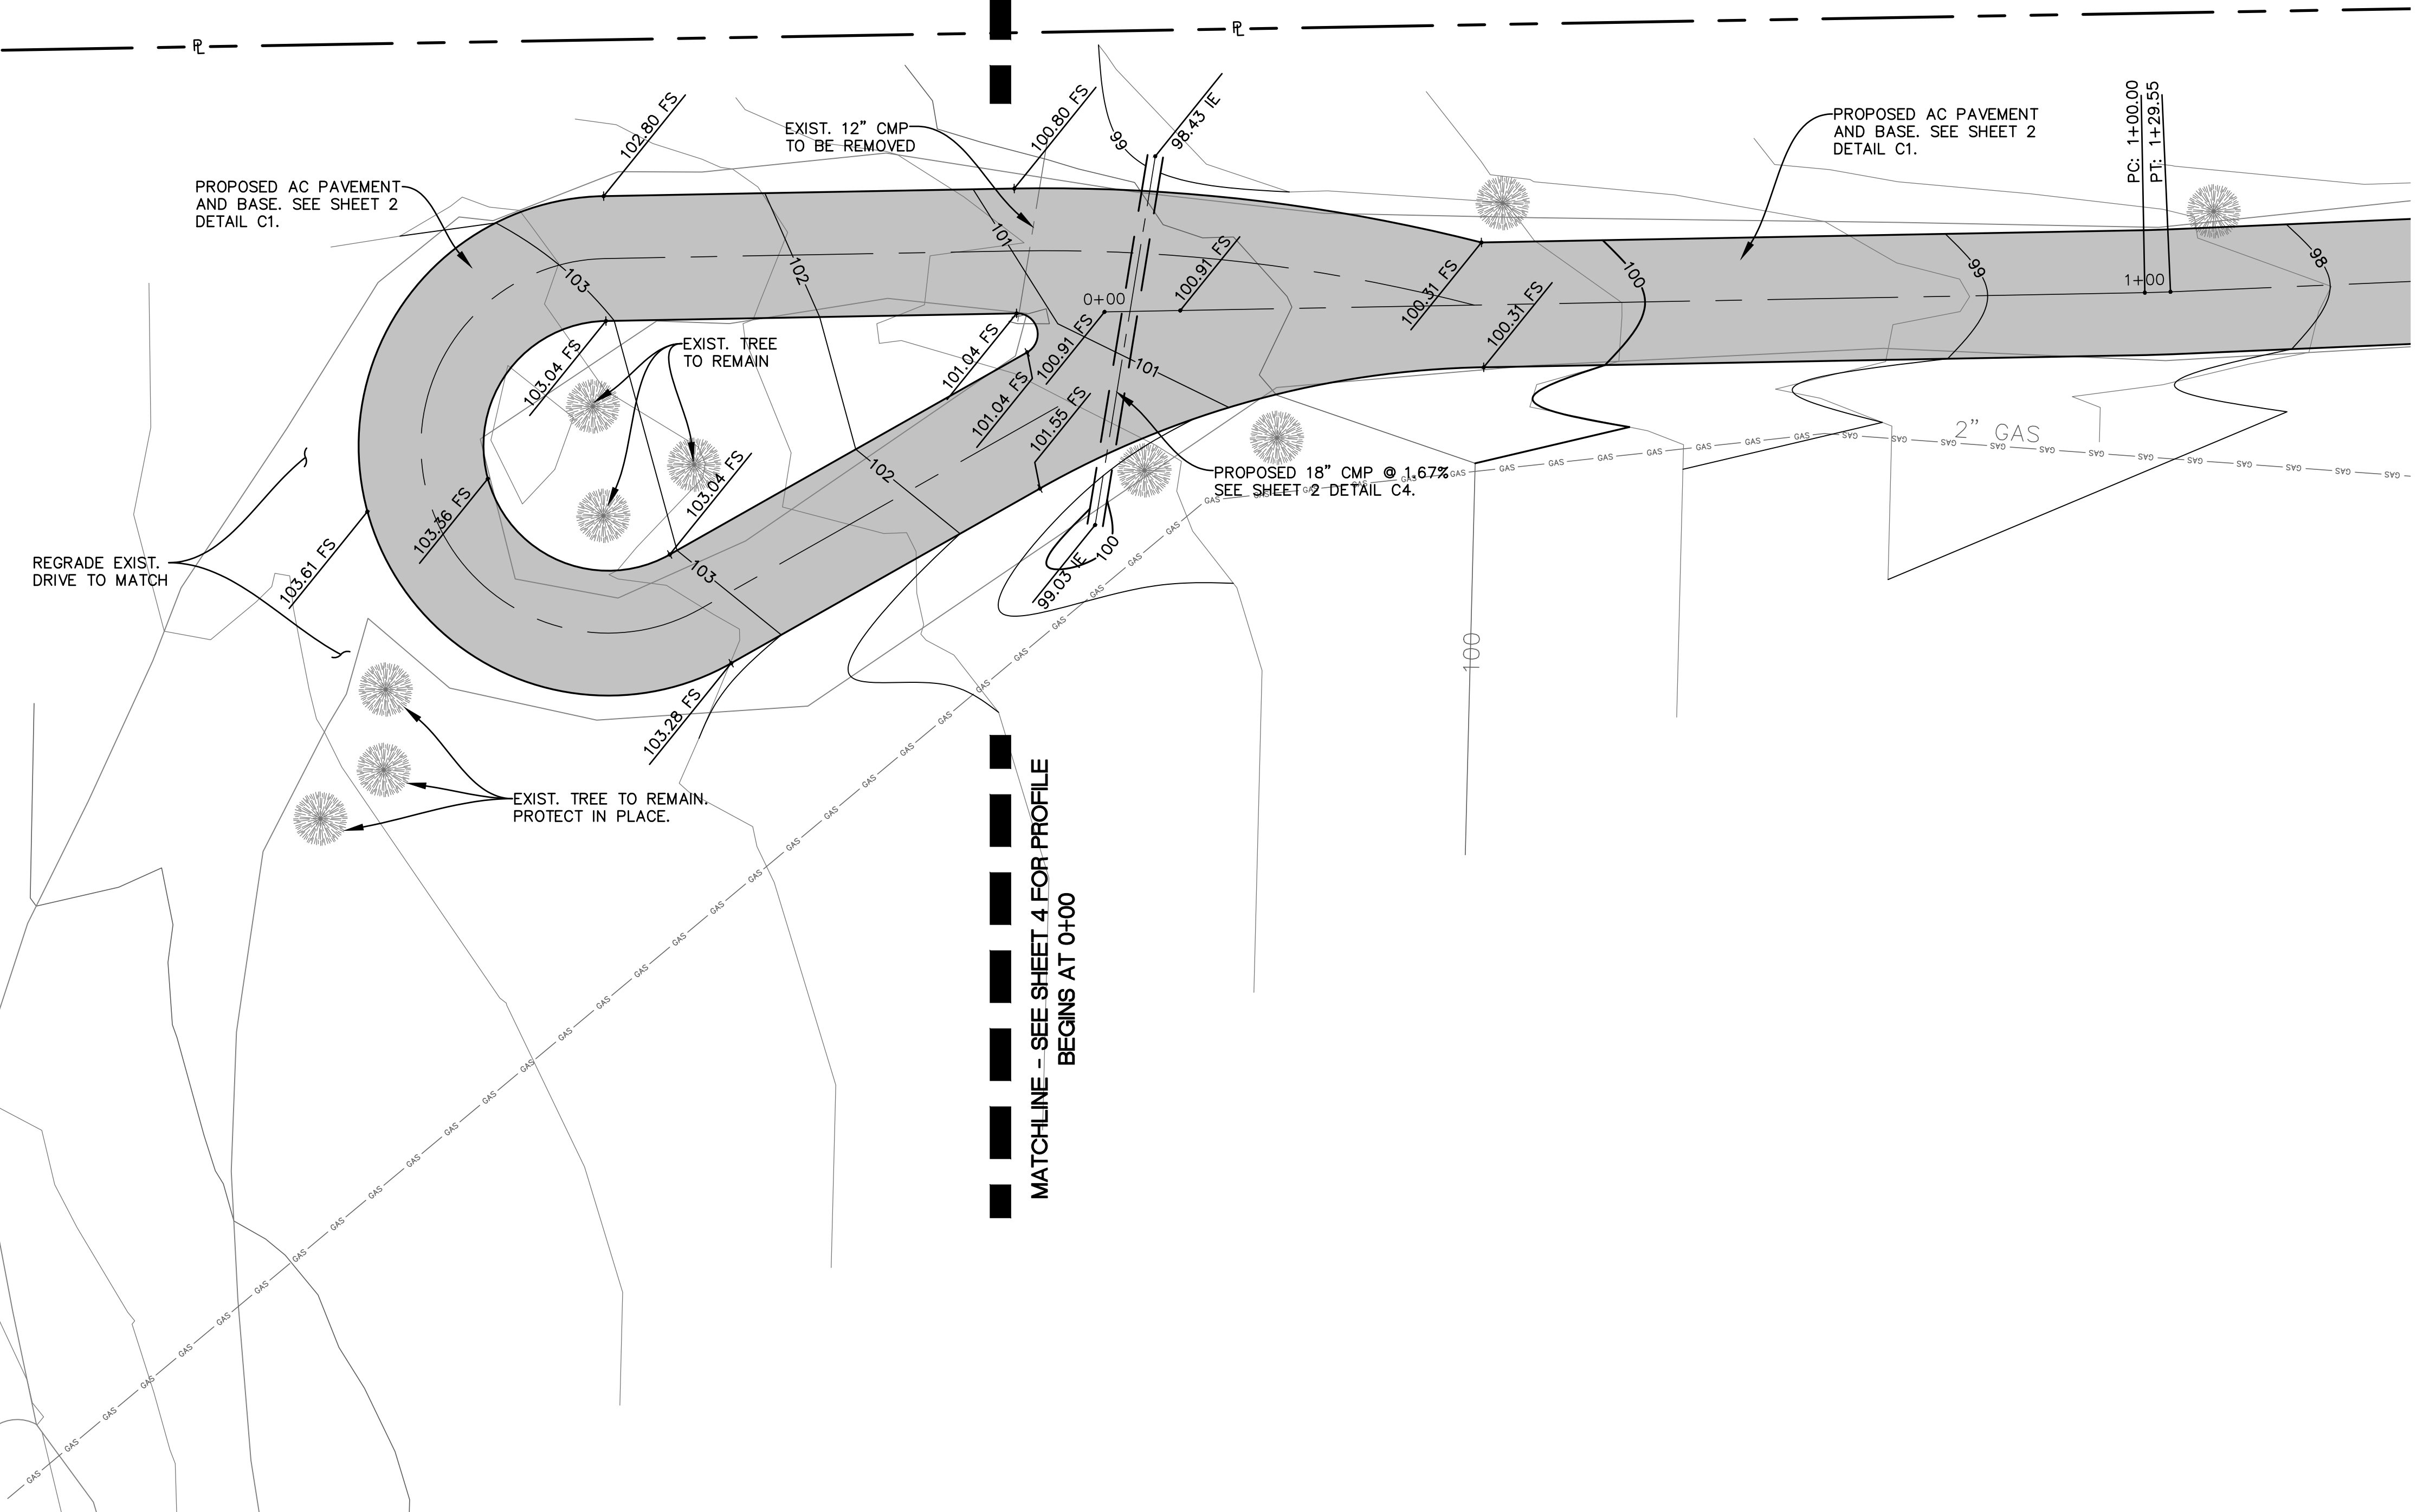

4425 N RYANS TRL

SHEET		NO		DATE		REVISION		DESCRIPTION		BY		DESIGNER		TPS		SHEET TITLE	
3												TPS		TPS		GRADING PLAN	
OF 7												CHECKED		DATE		RYAN'S TRAIL REDESIGN 4425 N RYANS TRAIL, FLAGSTAFF, AZ 86001	
												DATE		2/22/18		2112 S HUFFER LANE, FLAGSTAFF, AZ 86011	
																NORTHERN ARIZONA UNIVERSITY COLLEGE OF ENGINEERING