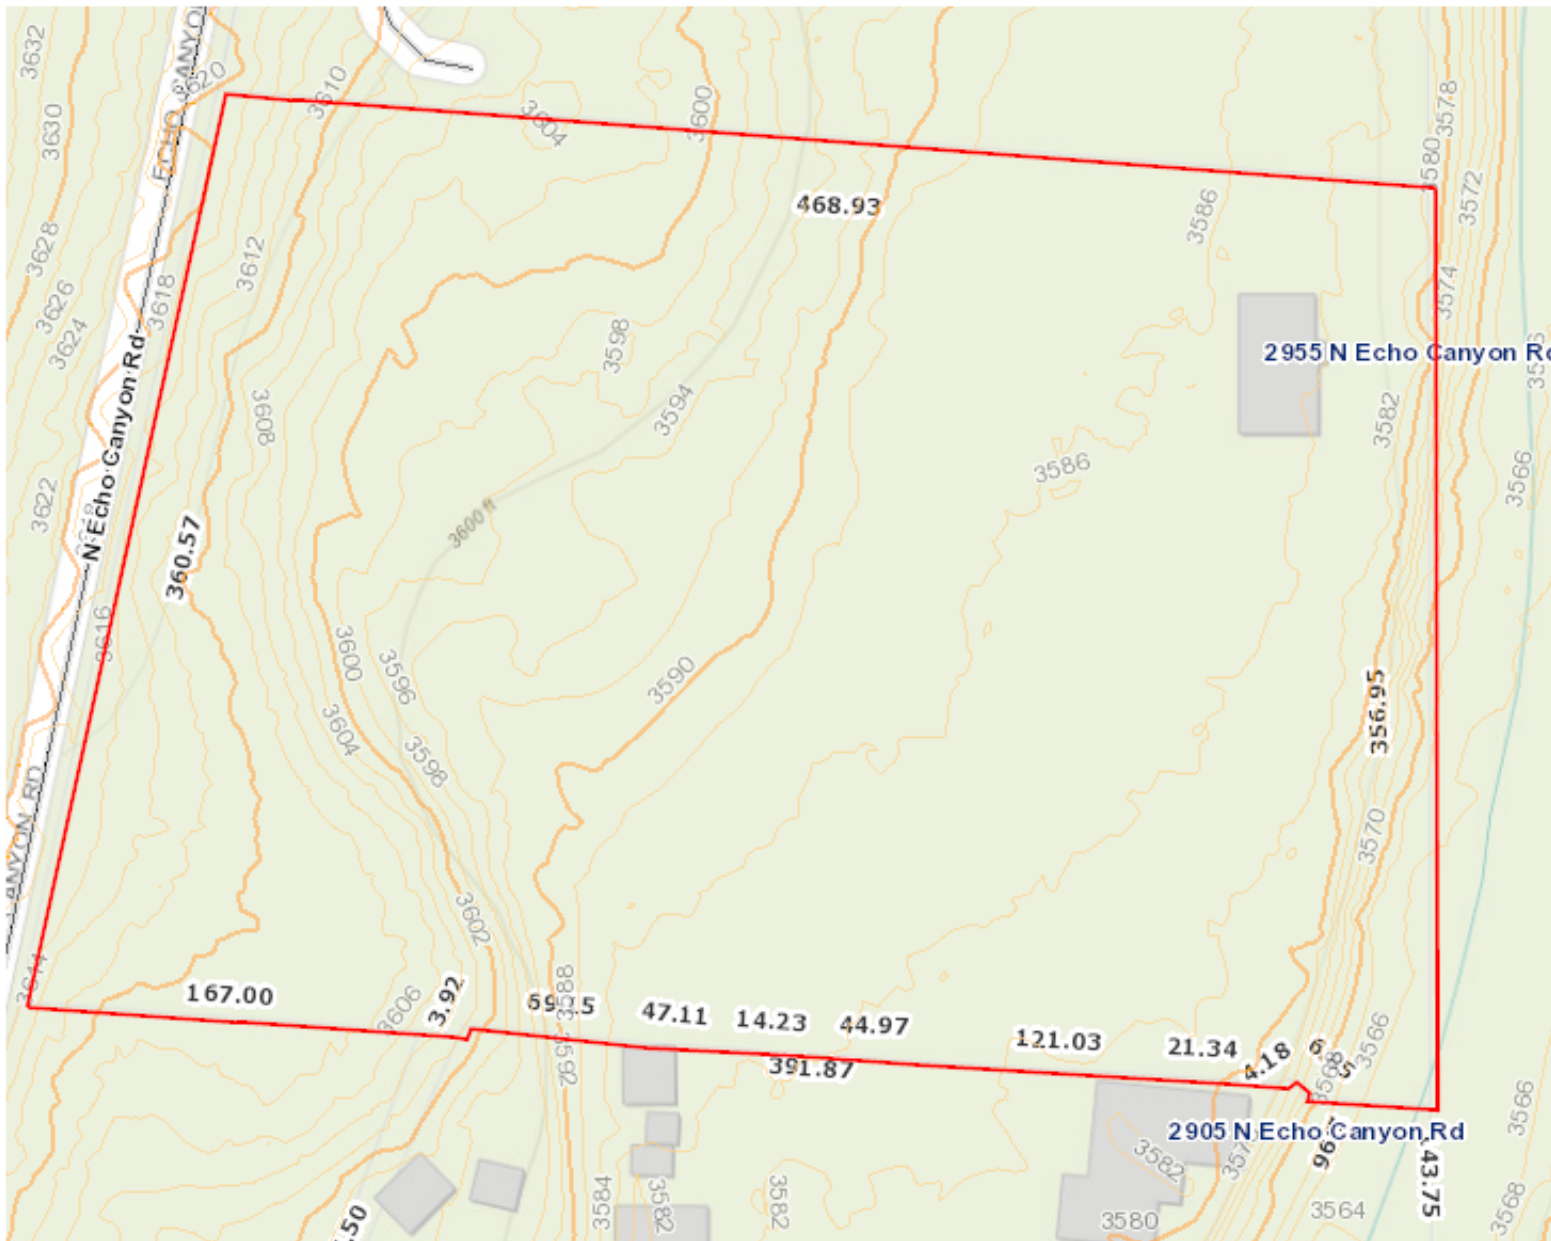

Project Site - 2ft Topo & Property Dimensions

Legend

- City Boundaries
 - Cottonwood
 - Peoria
 - Prescott
 - Sedona
 - Camp Verde
 - Chino Valley
 - Clarkdale
 - Dewey-Humboldt
 - Jerome
 - Prescott Valley
 - Wickenburg
 - County Boundary
 - Counties
 - Major Roads
 - Interstate
 - State Highways
 - Major Roads
 - Road Centerlines
 - Page Springs Cornville
 - 10 FT
 - 2 FT
 - City Boundaries
 - Cottonwood
 - Peoria
 - Prescott
 - Sedona
 - Camp Verde
 - Chino Valley
 - Clarkdale
 - Dewey-Humboldt
 - Jerome
- Legend truncated...

Disclaimer: Map and parcel information is believed to be accurate but accuracy is not guaranteed. No portion of the information should be considered to be, or used as, a legal document. The information is provided subject to the express condition that the user knowingly waives any and all claims for damages against Yavapai County that may arise from the use of this data.